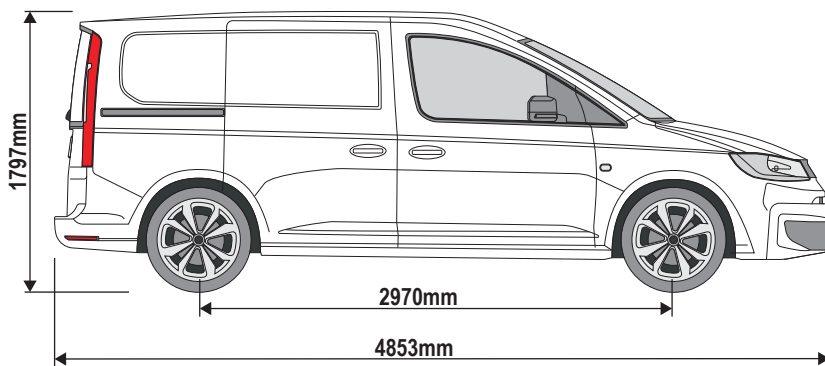

= **???**KG

ULTI Bar Trade (Steel) =	11.3KG
ULTI Bar+ (Aluminium) =	7.4KG