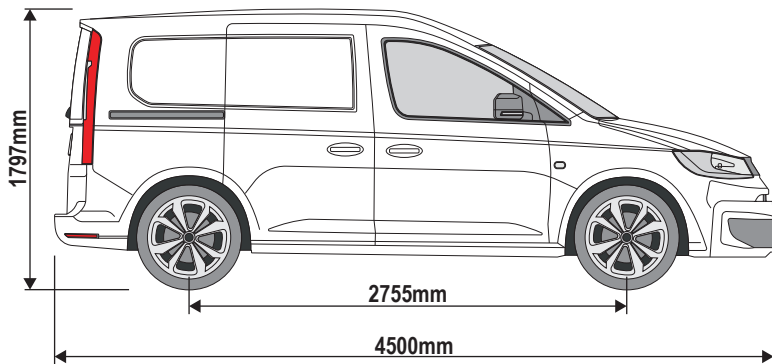

### 341-3

**Vehicle:**  
 Volkswagen Caddy 5 2021 on  
**Wheel Base:** SWB (L1)  
**Roof Height:** H1  
**Rear Doors:** Twin / Tailgate

= **???**KG

ULTI Bar Trade (Steel) =	<b>11.3KG</b>
ULTI Bar+ (Aluminium) =	<b>7.4KG</b>