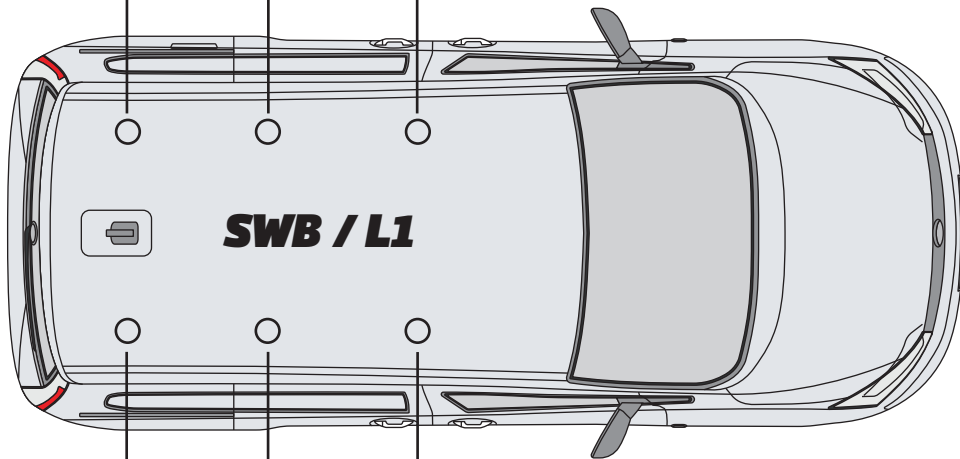

1

1678

1679

1680

1681

1682

1682

1680

1679